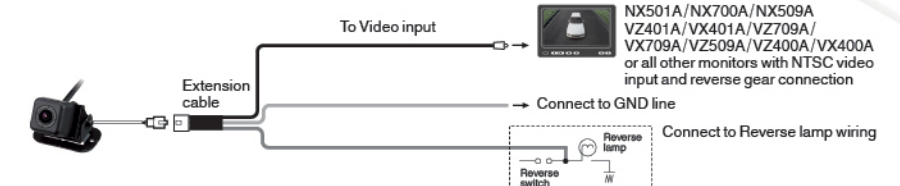

MEDIA					CONNECTION					AUDIO					GENERAL				
	DivX	DVD VIDEO	COMPACT DISC DIGITAL AUDIO TEXT	MP3/WMA	DOLBY DIGITAL	FM/AM	Bluetooth	Made for iPod iPhone	USB	2V/6ch OUTPUT	Rear Vision Camera	AUX INPUT	Subwoofer level control	24bit D/A CONVERTER	LPF	40Wx4 HIGH POWER	TOUCH PANEL	OEM PANEL		
VX401A	●	●	●	●	●	18 FM, 6 AM	Built-in*1	USB (Audio) or CCA748 (Video)*2	Rear	●	●+3	●+4	●	●	●+5	●	●	●		
VZ401A	●	●	●	●	●	18 FM, 6 AM	Built-in*1	USB (Audio) or CCA748 (Video)*2	Rear	●	●+3	●+4	●	●	●+5	●	●	●		

*1 Please see our website for details of compatible Bluetooth models *2 Please see our website for iPod compatibility *3 Rear vision camera sold separately

*4 2 AV inputs-front mini jack / rear RCA *5 Low Pass Filter (100Hz fixed)