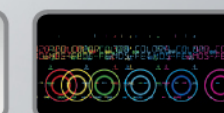

Bluetooth Made for iPod iPhone USB

Built-in Bluetooth® for hands-free calling with integrated microphone, as well as music streaming.

Direct iPod® and iPhone® connectivity with rear USB connector.

Rear USB connector also supports playback of WMA/MP3 files.

728-variable colour illumination and buttons allow aesthetical integration with instrument panel or personal preference.

Control your NX501A or CZ series player via your factory steering wheel controls. (Requires 3rd-Party interface)