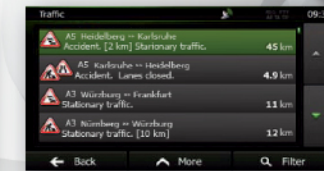

Navigate your way with an enhanced sense of reality

Smart, simple and direct control on touch-panel display

Text to speech

Rich POI database

Live Traffic Updates

Sophisticated and efficient navigation graphics

Junction View Images

Signpost information

Extensive 3D rendering for a realistic view

3D Landmarks

3D City Models

MULTI-LANGUAGE VOICE GUIDANCE

- Navigation voice guidance (19 languages, 24 Voices): Arabic, Chinese Cantonese / Mandarin, Croatian, English Australian, English UK, English US, French, German, Greek, Hebrew, Indonesian, Italian, Japanese, Korean, Romanian, Russian, Serbian, Turkish.
- Premium Text to speech voice : Australian English, Male & Female