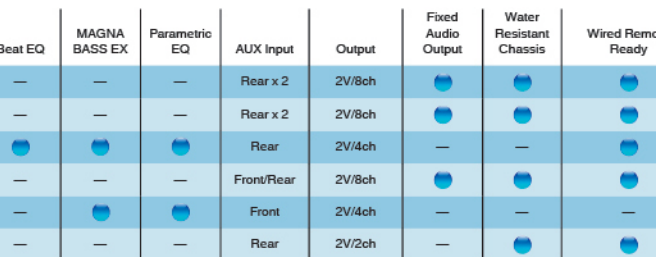

M109 CEA 2006 Power Ratings
20W x 4 RMS (4Ω @ 14.4V ±1% THD+N)
S/N 88dB (Ref. 1W into 4Ω)

Marine CD Receiver