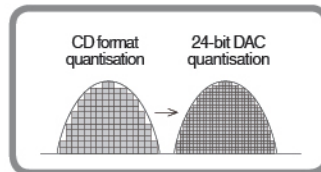

24-Bit D/A converter for superb sound reproduction

The digital realm is made up of unnaturally square sound waves. Clarion's 24-Bit D/A (Digital - to - Analogue) converter oversamples the digital signal to recreate the natural nuances and expressions lost during the sound reproduction process.

DivX® compatible

DivX is a common media language that delivers a pure digital experience. DivX enriched video files deliver superior video quality and enable storage of more information on a single disc or a USB memory.