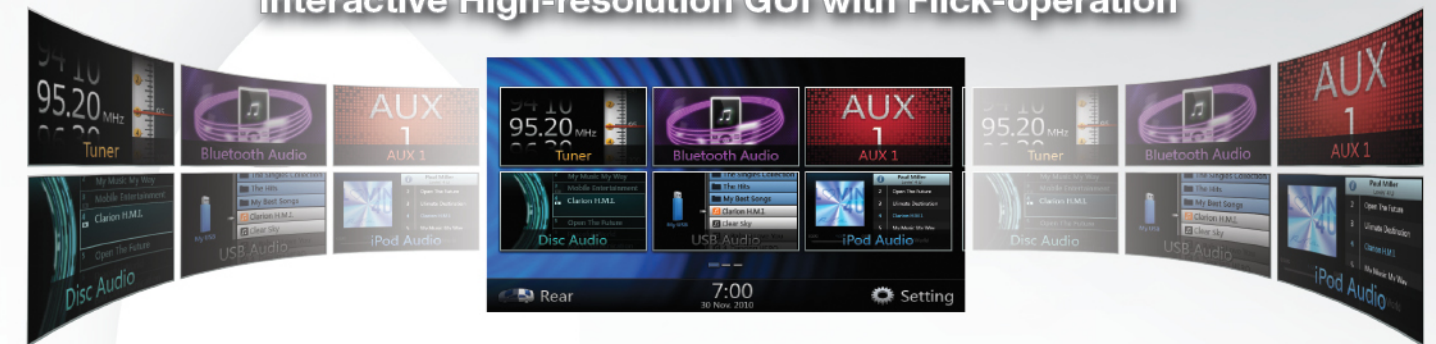

2-Zone Entertainment Control

With 2-Zone Entertainment control from the drivers seat, stressful journeys are a thing of the past. By simply adding a pair of Clarion head-rest monitors or overhead monitor system, you open up a whole new world of entertainment for your rear-seat passengers while still enabling you to enjoy your own source selection in the front of your vehicle.

Microphone

Easy map updates

It is easy to keep the navigation system up-to-date. Simply download new map data from Clarion's dedicated portal site, store them on a microSD card and insert it into the NX501A via the front card slot. In addition to pre-installed data, new maps and content updates can be downloaded from Clarion's dedicated portal site.

microSD card slot Front auxiliary input

Interactive High-resolution GUI with Flick-operation

LIVE TRAFFIC UPDATES

- With up-to-the-minute information of traffic incidents including accidents, road closures, traffic congestion, major road works and special events. This service covers more than 95% of the Australian main metropolitan population. Through the premium Navigation software you can customise the Live Traffic service to best suit your requirements. Never before has this much control of Live Traffic content been available.
- Each NX501A comes out of the box with "SUNA" Live Traffic Updates as a standard inclusion and no ongoing cost for the life of the product.

NAVTEQ On Board™

- NAVTEQ offers a range of location-based content and services to enable a quality navigation experience for Clarion's NX501A users. The NAVTEQ map helps drivers navigate their world - safely and efficiently. NX501A advanced map features include:
- NAVTEQ Traffic Patterns: Allowing drivers to avoid congested areas and rely on more accurate arrival time estimates.
- NAVTEQ Off Road: Provides information needed to find and navigate off-road courses, with close to 1,000 tracks.