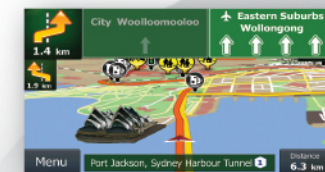

Navigate your way with an enhanced sense of reality

Smart, simple and direct control on touch-panel display

Text to speech

Rich POI database

Live Traffic Updates

Sophisticated and efficient navigation graphics

Junction View Images

Signpost information

Extensive 3D rendering for a realistic view

3D Landmarks

3D City Models

MULTI-LANGUAGE VOICE GUIDANCE

- Navigation voice guidance (19 languages, 24 Voices): Arabic, Chinese Cantonese / Mandarin, Croatian, English Australian, English UK, English US, French, German, Greek, Hebrew, Indonesian, Italian, Japanese, Korean, Romanian, Russian, Serbian, Turkish.
- Premium Text to speech voice : Australian English, Male & Female