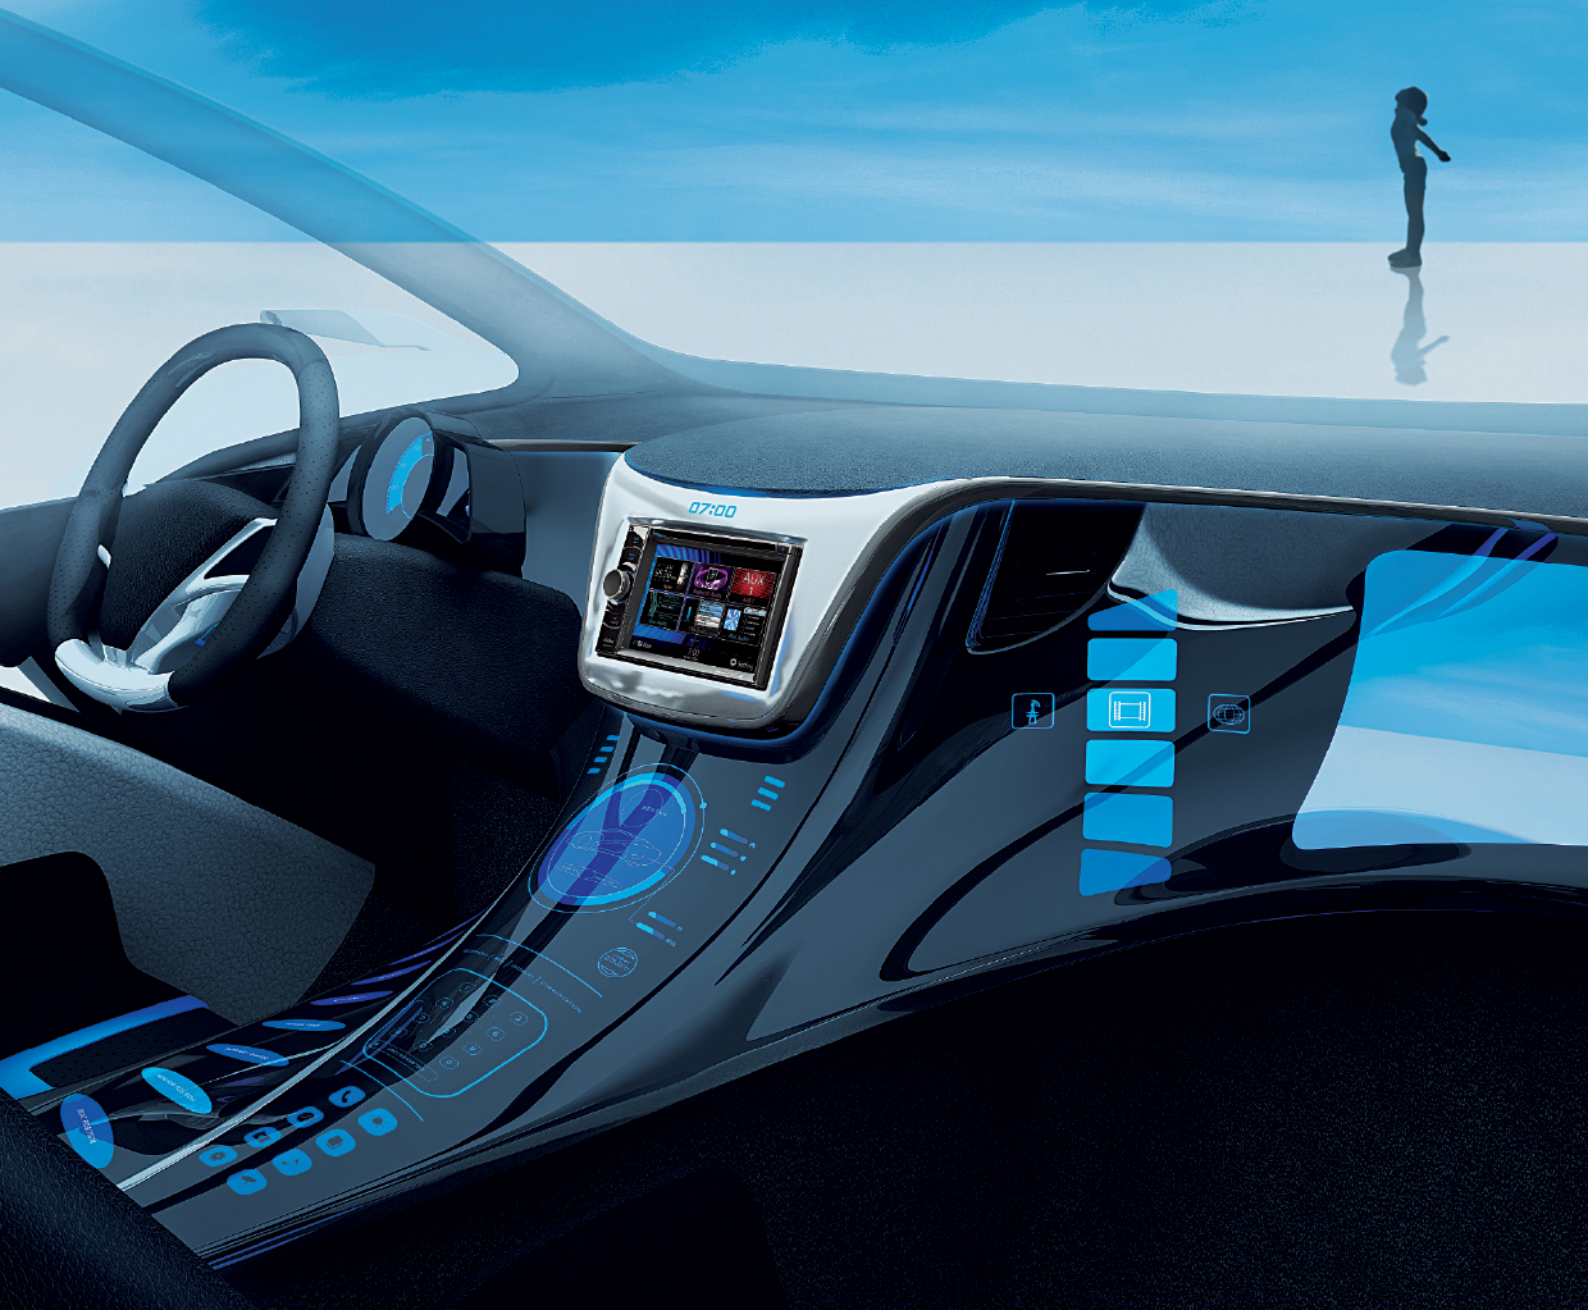

clarion

2011