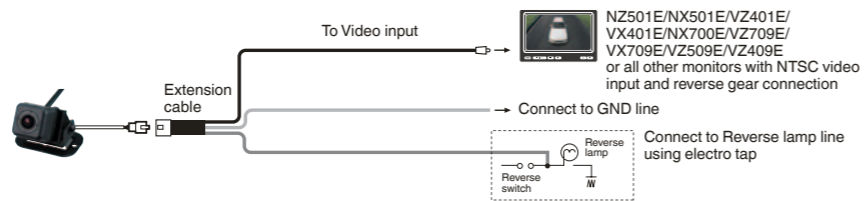

IR ILLUMINATED COLOUR CCD CAMERA

CC3000E

IR ILLUMINATED COLOUR CCD CAMERA

- Illumination is provided by the camera's infrared LED light, making it especially convenient when reversing at night
- Built-in microphone so you can hear any sounds behind your vehicle
- Built-in pre-heater ensures the camera is ready for use at all times
- No optional power box required

Direct connection to RCA video input is possible, without the need for an extra power box (only for 12V vehicles)

HEAVY DUTY COLOUR CCD CAMERAS

CC2001F

HEAVY DUTY COLOUR CCD CAMERA WITH SHUTTER (WIDE-ANGLE/MIRROR IMAGE)

CC2000E

HEAVY DUTY COLOUR CCD CAMERA (WIDE-ANGLE/MIRROR IMAGE)

CC2002E

HEAVY DUTY COLOUR CCD CAMERA (NARROW-ANGLE/TRUE IMAGE)

CC2003E

HEAVY DUTY COLOUR CCD CAMERA (WIDE-ANGLE/TRUE IMAGE)

ULTRA COMPACT COLOUR CCD CAMERAS

CC2011E

ULTRA COMPACT COLOUR CCD CAMERA (WIDE-ANGLE / MIRROR IMAGE)

CC2015E

ULTRA COMPACT COLOUR CCD CAMERA WITH STAINLESS BRACKET (WIDE-ANGLE / MIRROR IMAGE)

CC1030E

COMPACT COLOUR CCD CAMERA (MIRROR IMAGE)

ACCESSORIES

EA1246A

POWER BOX FOR CJ981E

- Three camera direct inputs
- Three signal connections for indicator lights and reverse gear
- Compatible wired remote control for Iris/Zoom/Select function (RCB174)
- AUX video input (NTSC/PAL)
- 12 V/24 V compatible

EA1232A

POWER BOX FOR CJ981E

- One camera direct input
- Signal connection for indicator lights or reverse gear
- Includes wired remote control for Iris & Zoom settings
- AUX video input (NTSC/PAL)
- 12 V/24 V compatible

RCB174

WIRED REMOTE CONTROL

For EA1246A

CAA188

POWER BOX FOR CCD CAMERA

- 8-pin mini-DIN output for MAX983HD
- Reverse gear connection
- Manual on/off switch
- 12 V compatible

CAA185

POWER BOX FOR CCD CAMERA

- NTSC video line-out for NX501E, NZ501E, VX401E, VZ401E, NX700E, VX709E, VZ709E & VZ509E
- NTSC video line-out for all other LCD monitors with NTSC input
- 12 V compatible

PQE033

OPTIONAL COVER FOR CC2011E/CC2012E

Trailer accessories for heavy duty camera

Trailer "break point" to camera cable

Cabin (monitor) to trailer break cable

CCA454 (15 m/49 ft)

HEAVY-DUTY CAMERA CABLES

- For CC2001F, CC2000E, CC2003E and CC2002E
- CCA416 (5 m/16 ft)
- CCA392 (7 m/23 ft)
- CCA393 (10 m/33 ft)
- CCA435 (13 m/42 ft)
- CCA394 (15 m/49 ft)
- CCA436 (18 m/59 ft)
- CCA395 (20 m/65 ft)
- CCA437 (23 m/75 ft)

COMPACT CAMERA CABLES

- For CC2011 series and CC1030E cameras
- CCA532 (7 m/23 ft)
- CCA533 (10 m/33 ft)
- CCA534 (15 m/49 ft)

CAMERA EXTENSION CABLES

- For heavy duty cameras
- CCA439 (0.9 m/3 ft)
- CCA391 (5 m/16 ft)
- CCA415 (10 m/33 ft)

CAMERA CABLES FOR CC3000E

- For connecting CJ981E
- CCA728 (20 m/65 ft)
- For connecting CJ5600E/CJ7000E/CJ7100E
- CCA729 (20 m/65 ft)
- For connecting general-purpose AV monitor with video input terminal
- CCA730
- Only for 12 V vehicles