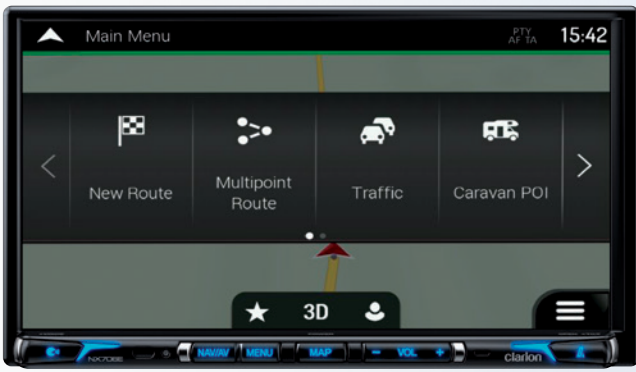

Made for iPod iPhone

Bluetooth

Parrot

HDMI™  
HIGH-DEFINITION MULTIMEDIA INTERFACE

2ZONE  
EQUALIZER

Built-in  
navigation

Dual Rear  
USB

7.8 color  
key